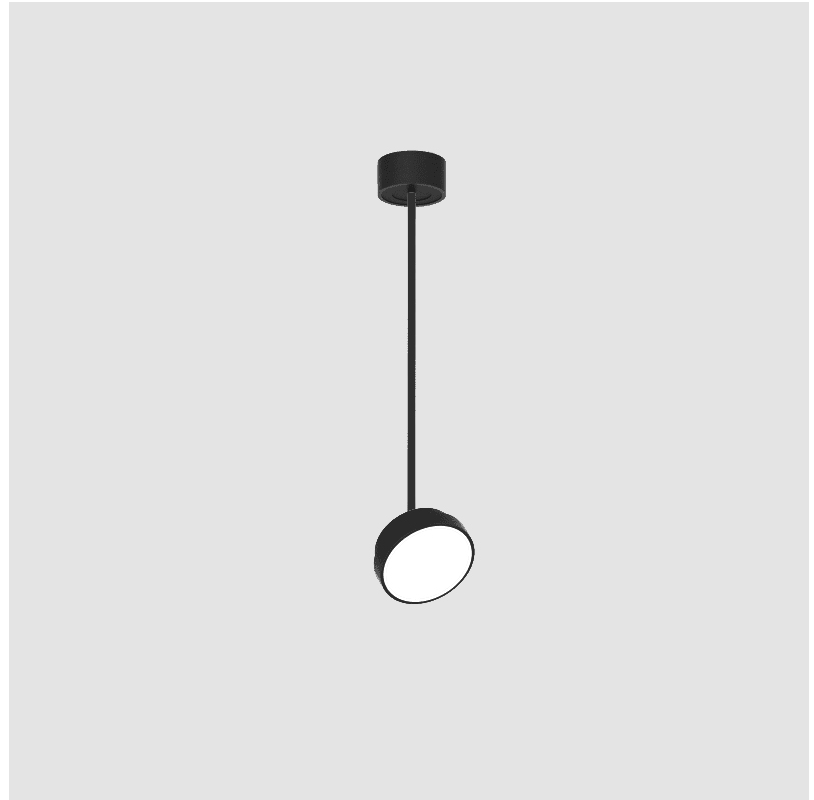

GENERAL

Series: Sign Diva Flex
Subseries: Sign Diva Flex
Brand: Prolicht
Division: Architectural
Mounting Type: Suspension
Mounting Location: Ceiling
Subcategory: Pendant

PHYSICAL

Shape: Round
Diameter (mm): 200
Diameter (in): 7 7/8
Height (mm): 870
Depth (mm): 86
Height (in): 34 1/4
Depth (in): 3 3/8
Light Distribution: Adjustable / Direct
Weight (kg): 2.007
Weight (lbs): 4.42

Diffuser: PMMA - Opal / Micro-Prism / Sparkling Secret / Vintage Industrial

Fixture Finish: SSR / BKV / CWI / CRY / HAB / UFT / ITA / RUA / FTG / MYG / LOD / PUS / FRO / FUP / KIA / POP / BLS / SPG / MEY / GOH / GUM / CHC / COM / ABZ / JAG / OBR / MOS / ROR

Fixture Material: Extruded Aluminum / Steel

ELECTRICAL

Lamp Type: LED (Zhaga Standard)
Input Wattage (W): 12.1
Total Output Wattage (W): 11
Dimming: Tri-Mode (Non-Dimming and Phase Dimming (120Vac only) and 0-10V Dimming)
Driver Included: Yes
Driver Location: Integrated
Driver Type: Constant Current - Universal
Driver Class: Class 2
Input Voltage (V): 120 - 277
Constant Current (MA): 350

LED

Color Temperature (*K): 2700 / 3000 / 3500 / 4000
Max. Delivered Lumen (lm): 836 / 895 / 902 / 921
Nominal Lumen (lm): 1280 / 1370 / 1382 / 1410
CRI: >90 CRI
Lamp Life (hrs): 50000

OPTICAL

Adjustability: Rotational 170°; Tilt 90°

RATINGS AND CERTIFICATIONS

Certified By: Certified for North American Standards
IP rating: IP20