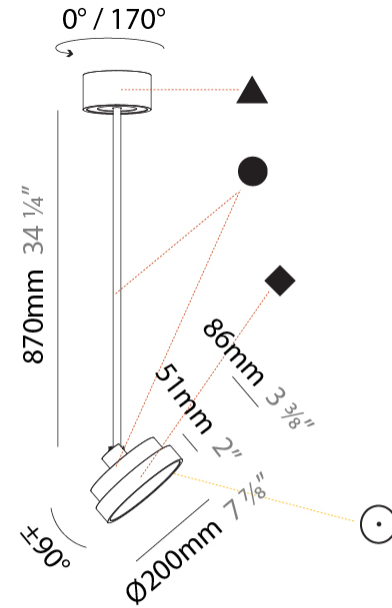

GENERAL

Series: Sign Diva Flex
Subseries: Sign Diva Flex
Brand: Prolicht
Division: Architectural
Mounting Type: Suspension
Mounting Location: Ceiling
Subcategory: Pendant

PHYSICAL

Shape: Round
Diameter (mm): 200
Diameter (in): 7 7/8
Height (mm): 870
Depth (mm): 86
Height (in): 34 1/4
Depth (in): 3 3/8
Light Distribution: Adjustable / Direct
Weight (kg): 2.007
Weight (lbs): 4.42

Diffuser: PMMA - Opal / Micro-Prism / Sparkling Secret / Vintage Industrial

Fixture Finish: SSR / BKV / CWI / CRY / HAB / UFT / ITA / RUA / FTG / MYG / LOD / PUS / FRO / FUP / KIA / POP / BLS / SPG / MEY / GOH / GUM / CHC / COM / ABZ / JAG / OBR / MOS / ROR

Fixture Material: Extruded Aluminum / Steel

ELECTRICAL

Lamp Type: LED (Zhaga Standard)
Input Wattage (W): 12.1
Total Output Wattage (W): 11
Dimming: Tri-Mode (Non-Dimming and Phase Dimming (120Vac only) and 0-10V Dimming)
Driver Included: Yes
Driver Location: Integrated
Driver Type: Constant Current - Universal
Driver Class: Class 2
Input Voltage (V): 120 - 277
Constant Current (MA): 350

LED

Color Temperature (*K): 2700 / 3000 / 3500 / 4000
Max. Delivered Lumen (lm): 836 / 895 / 902 / 921
Nominal Lumen (lm): 1280 / 1370 / 1382 / 1410
CRI: >90 CRI
Lamp Life (hrs): 50000

OPTICAL

Adjustability: Rotational 170°; Tilt 90°

RATINGS AND CERTIFICATIONS

Certified By: Certified for North American Standards
IP rating: IP20